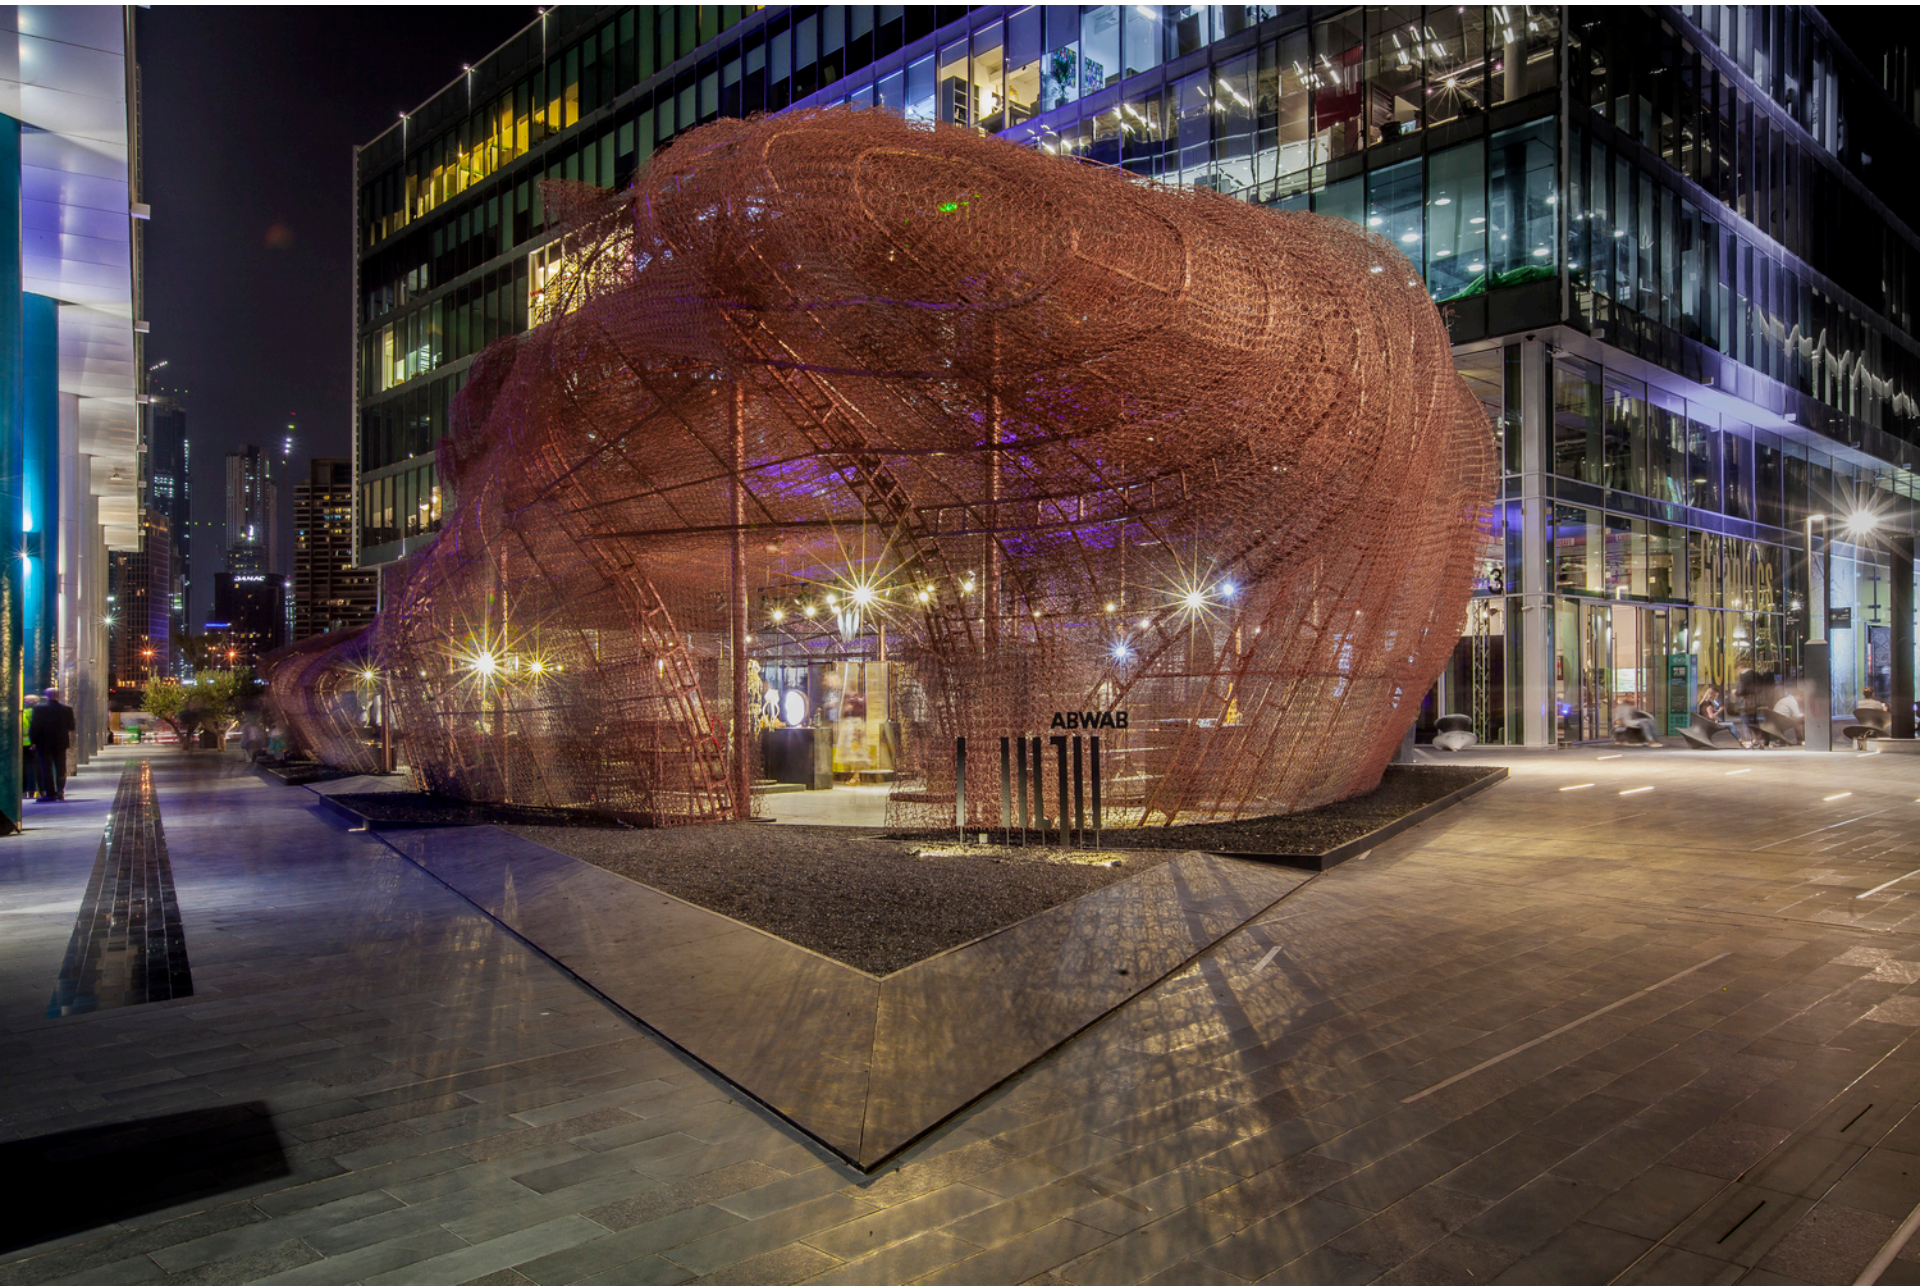

PAVILJONI

PRIMERI

- NOTES
- + ORGANIC
- + JEWEL
- + GOLD

- MATERIAL
- + BEE'AH GOLD
- + ACRYLIC

SITE PLAN

± 1200

SECTION - COTTON LANDS STRUCTURE

ELEVATION - BEE'AH GOLD

Fifty Years
and Beyond

ARCHIFEST 2016

RB CAPITAL BUILDING

BANK OF SINGAPORE

ARCHIFEST

ARCHIFEST