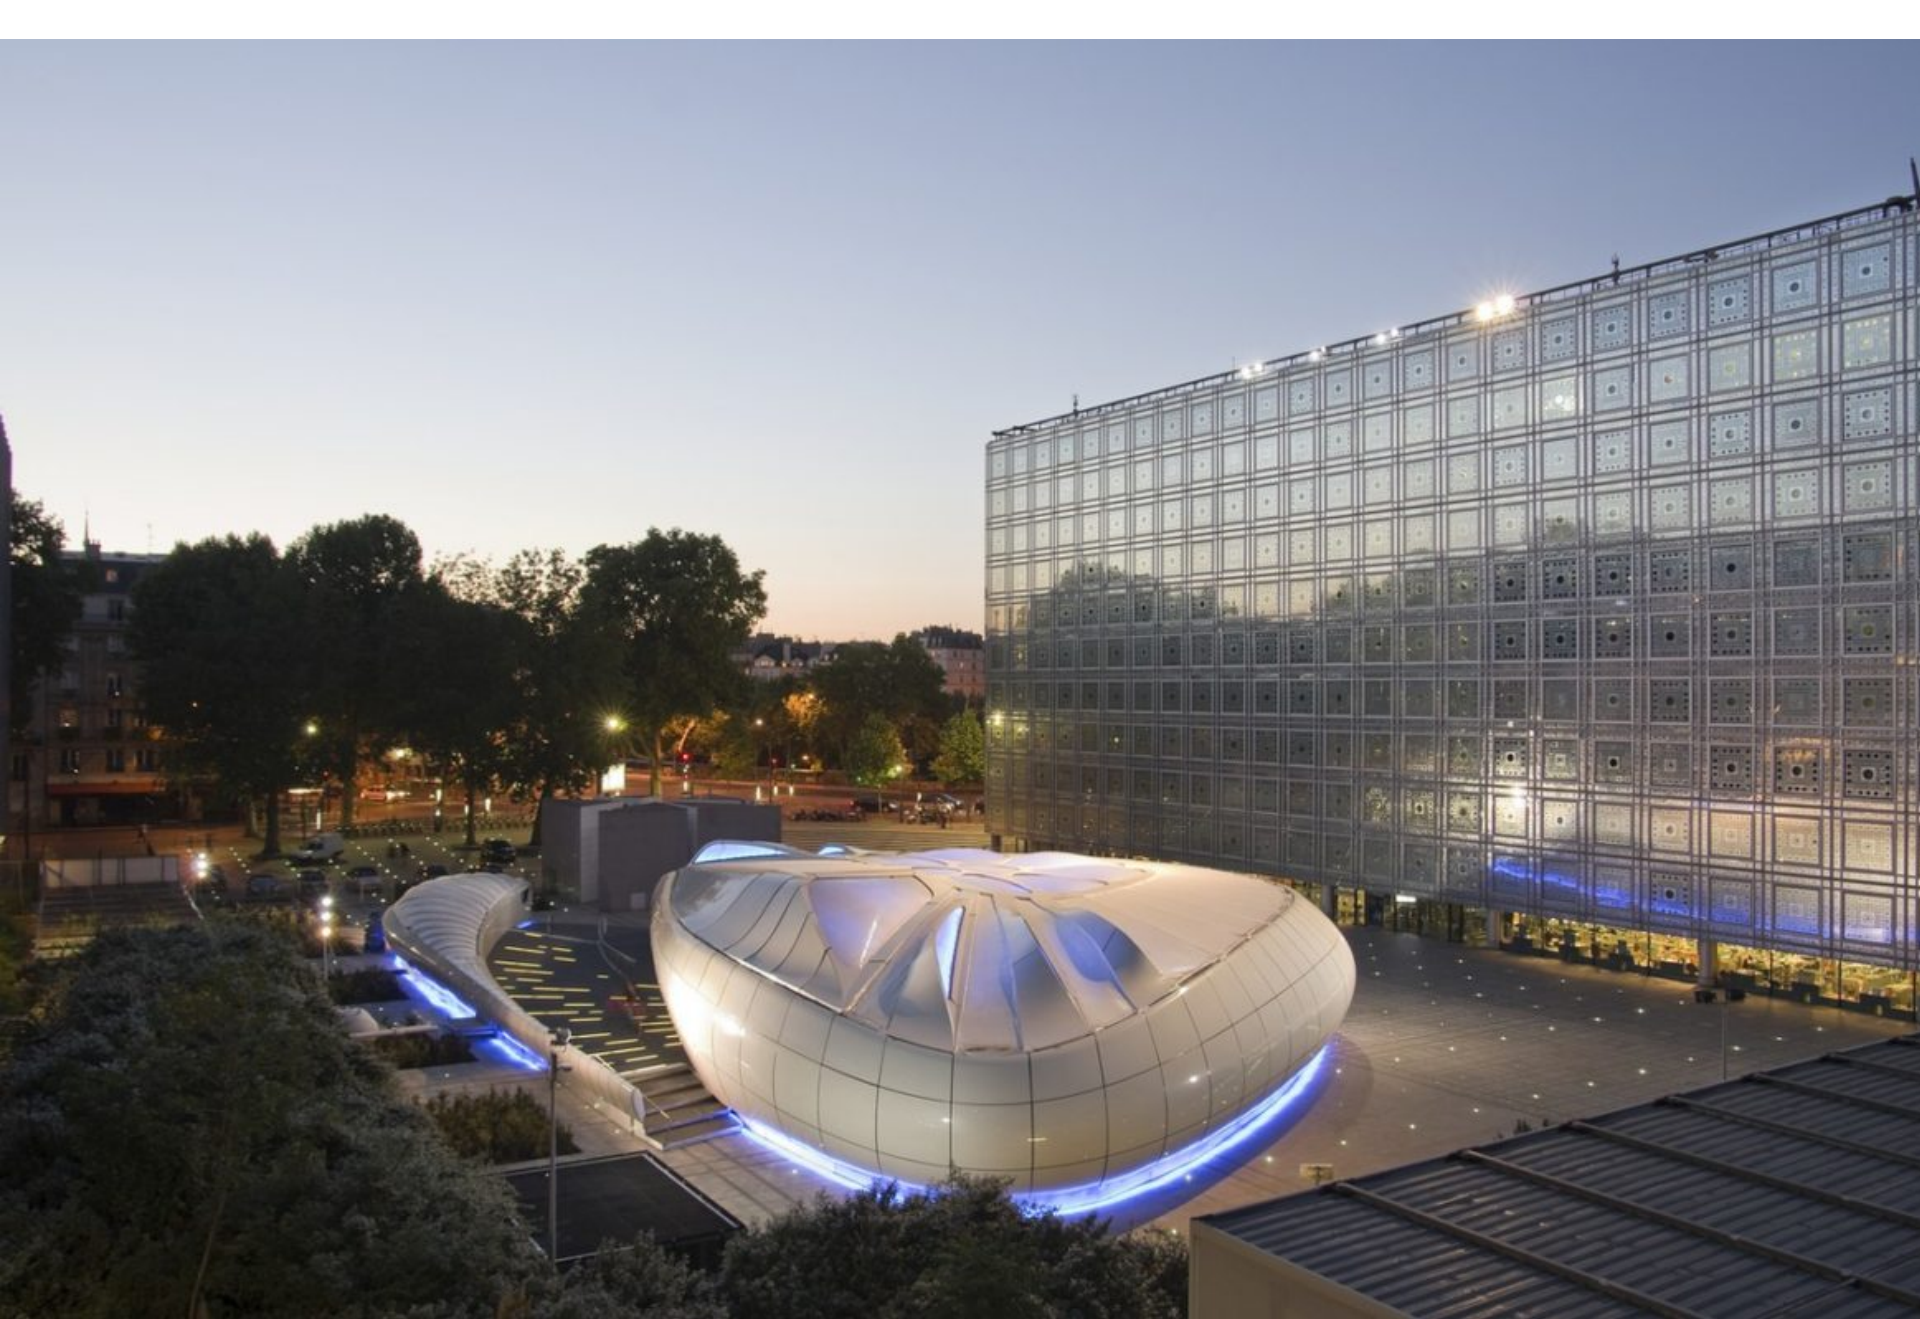

PAVILJONI

PRIMERI

- NOTES
- + ORGANIC
- + JEWEL
- + GOLD

- MATERIAL
- + BEE'AH GOLD
- + ACRYLIC

SITE PLAN

± 1200

SECTION - COTTON LANDS STRUCTURE

ELEVATION - BEE'AH GOLD

Fifty Years
and Beyond

ARCHIFEST 2016

RB CAPITAL BUILDING

BANK OF SINGAPORE

ARCHIFEST

ARCHIFEST