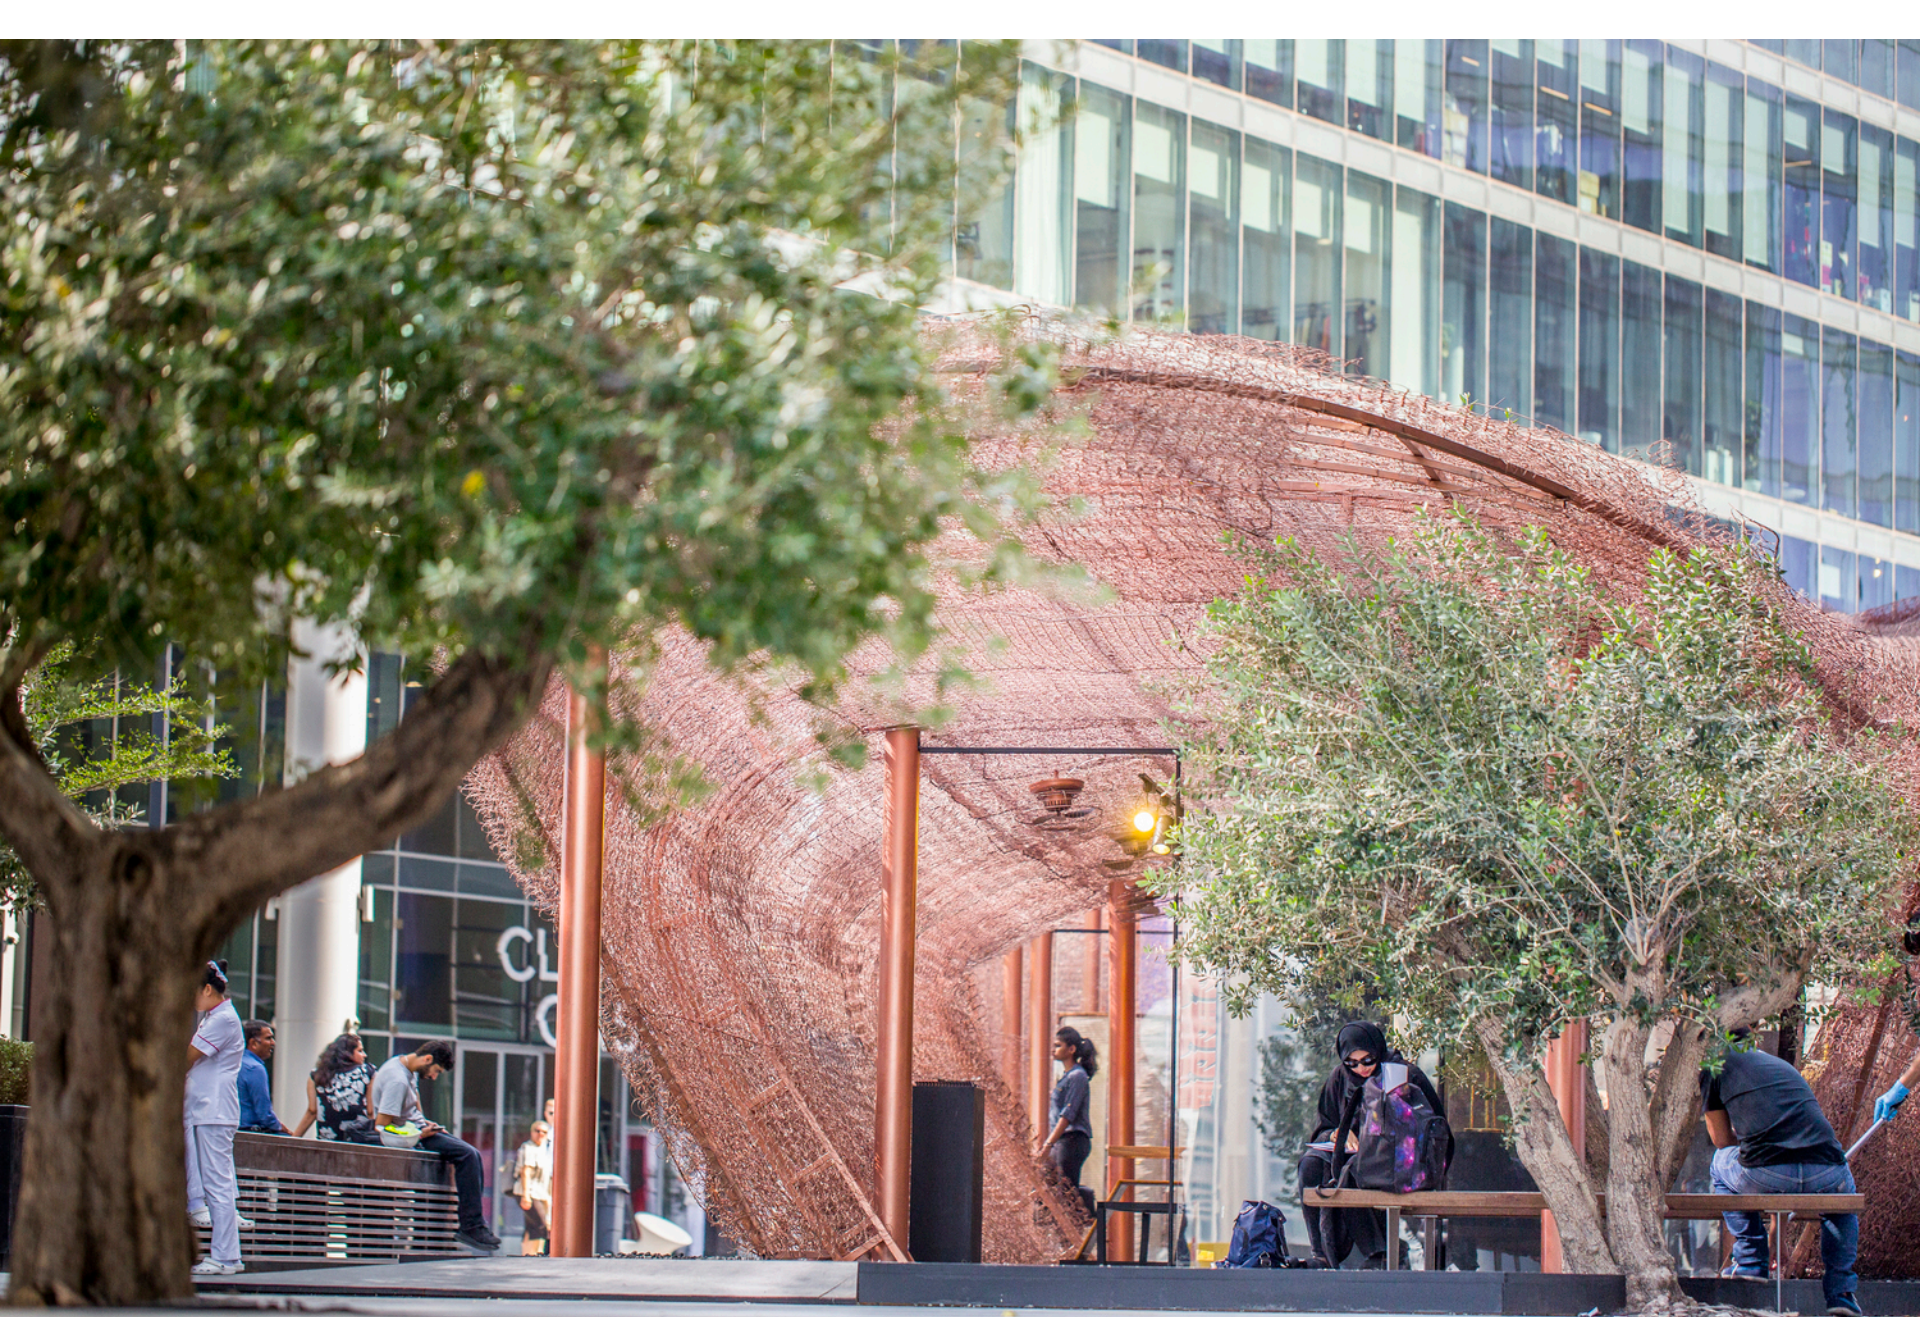

PAVILJONI

PRIMERI

- NOTES
- + ORGANIC
- + JEWEL
- + GOLD

- MATERIAL
- + BEE'AH GOLD
- + ACRYLIC

SITE PLAN

± 1200

SECTION - COTTON LANDS STRUCTURE

ELEVATION - BEE'AH GOLD

Fifty Years
and Beyond

ARCHIFEST 2016

RB CAPITAL BUILDING

BANK OF SINGAPORE

ARCHIFEST

ARCHIFEST