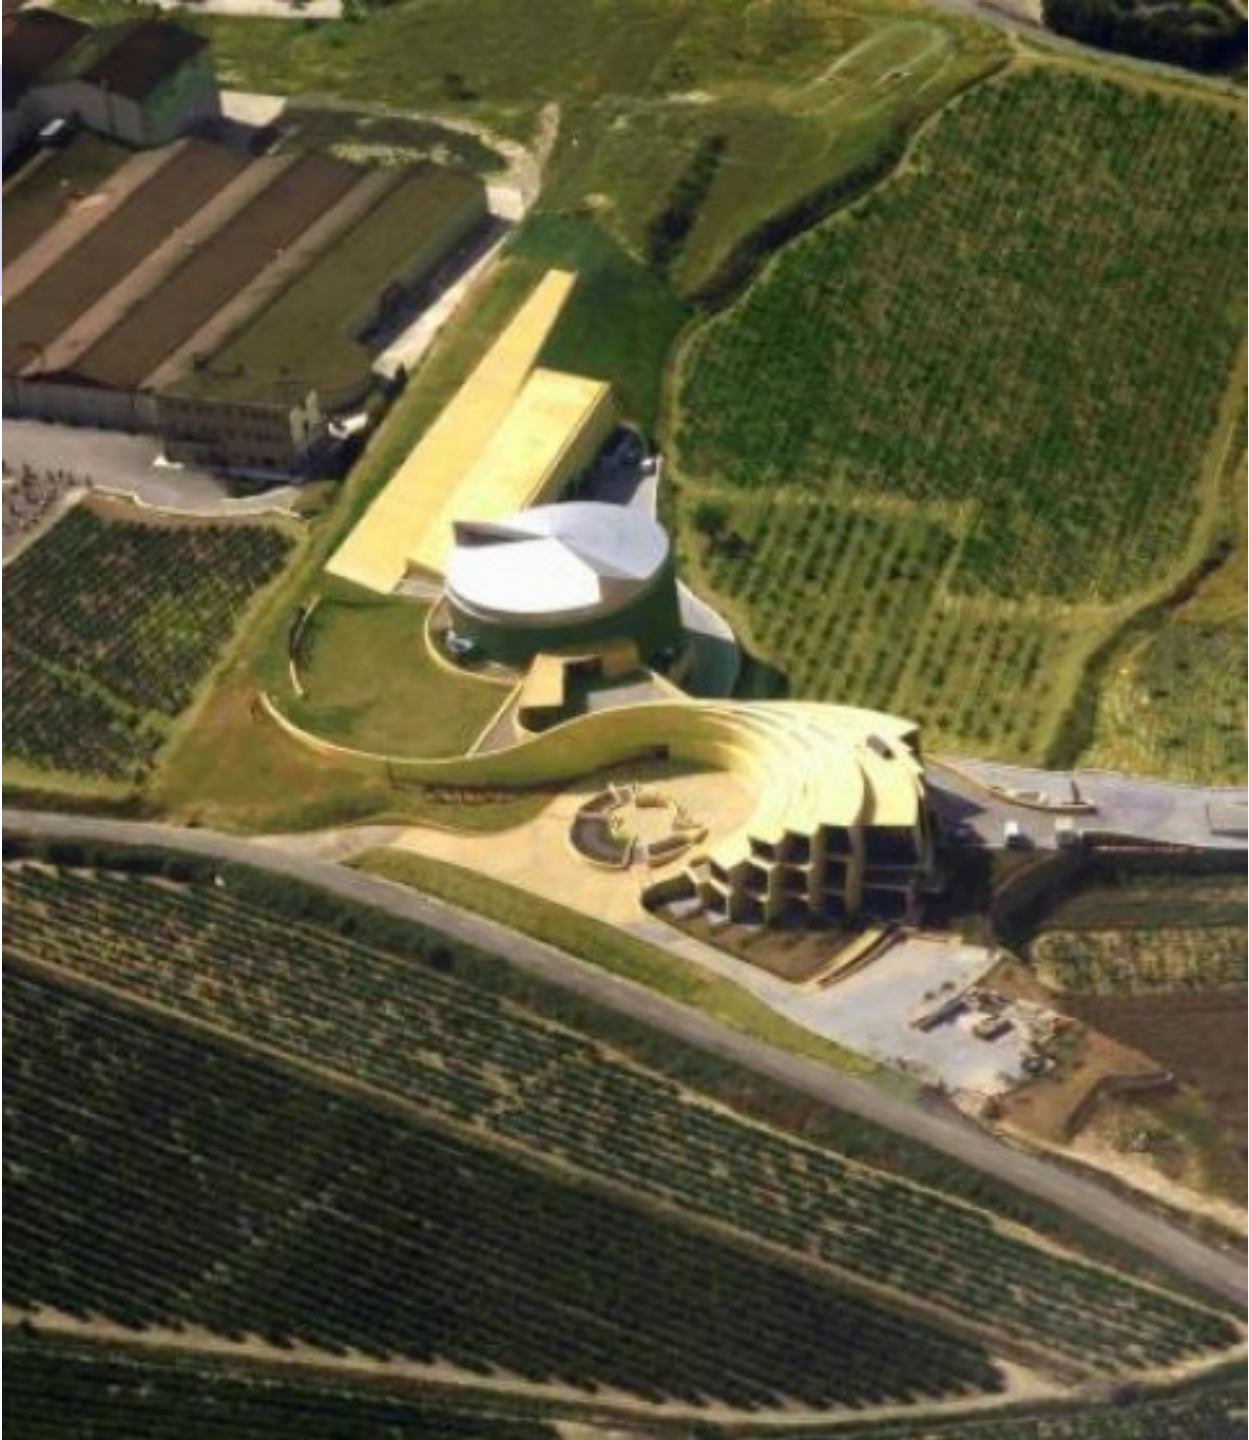

VINARIJE

section AA

0' 5' 10' 20'

section BB

SOKOL BLOSSER WINERY BARREL AGING CELLAR

[The Flora Springs Winery in St. Helena, California](#)