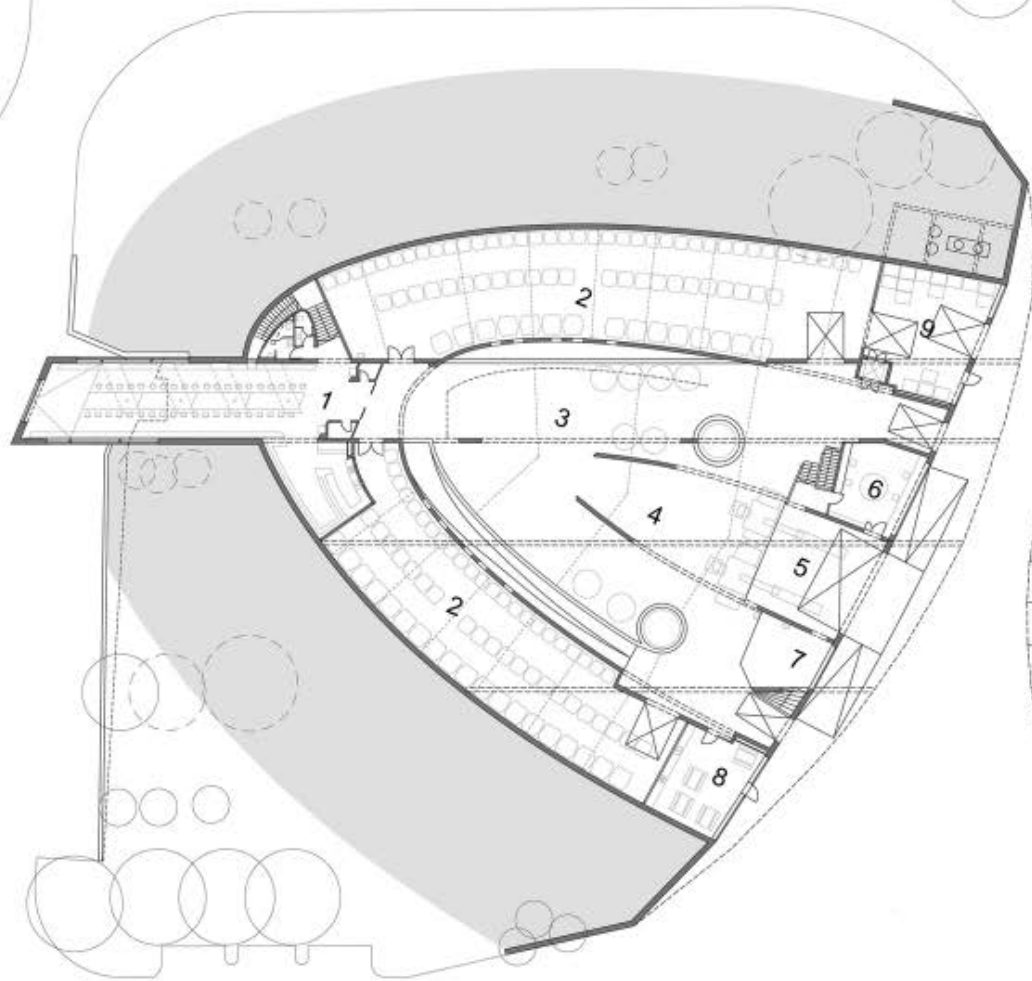

VINARIJE

section AA

0' 5' 10' 20'

section BB

SOKOL BLOSSER WINERY BARREL AGING CELLAR

[The Flora Springs Winery in St. Helena, California](#)