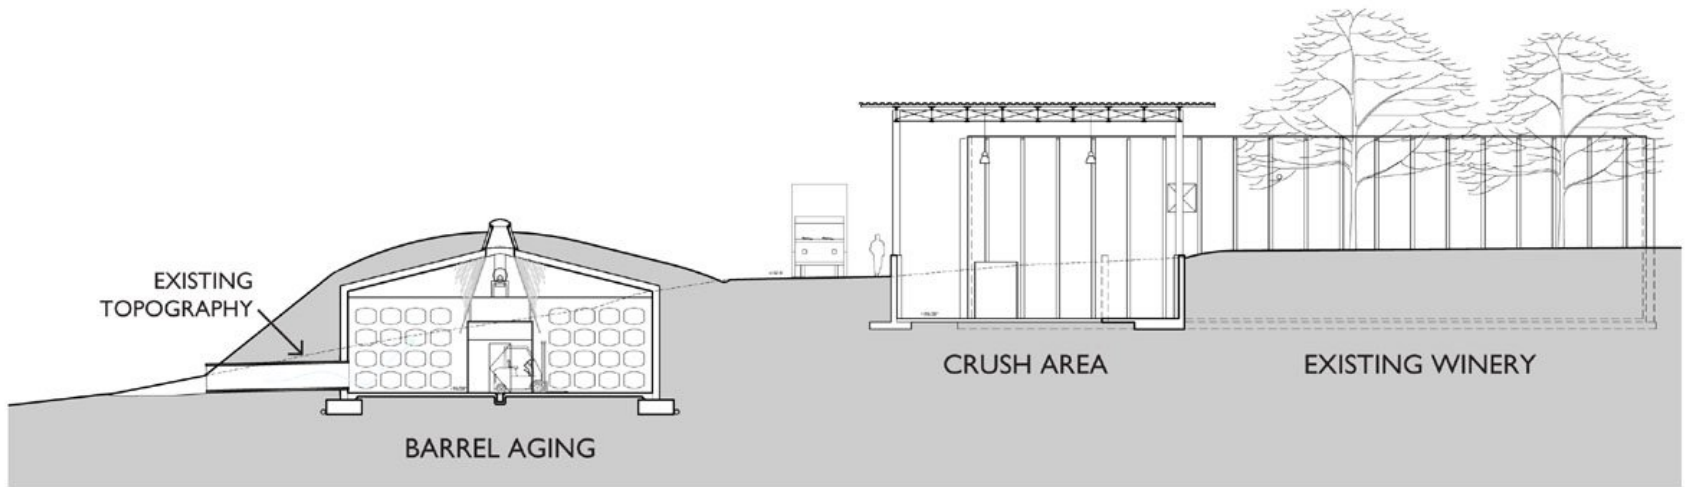

VINARIJE

section AA

0' 5' 10' 20'

section BB

SOKOL BLOSSER WINERY BARREL AGING CELLAR

[The Flora Springs Winery in St. Helena, California](#)