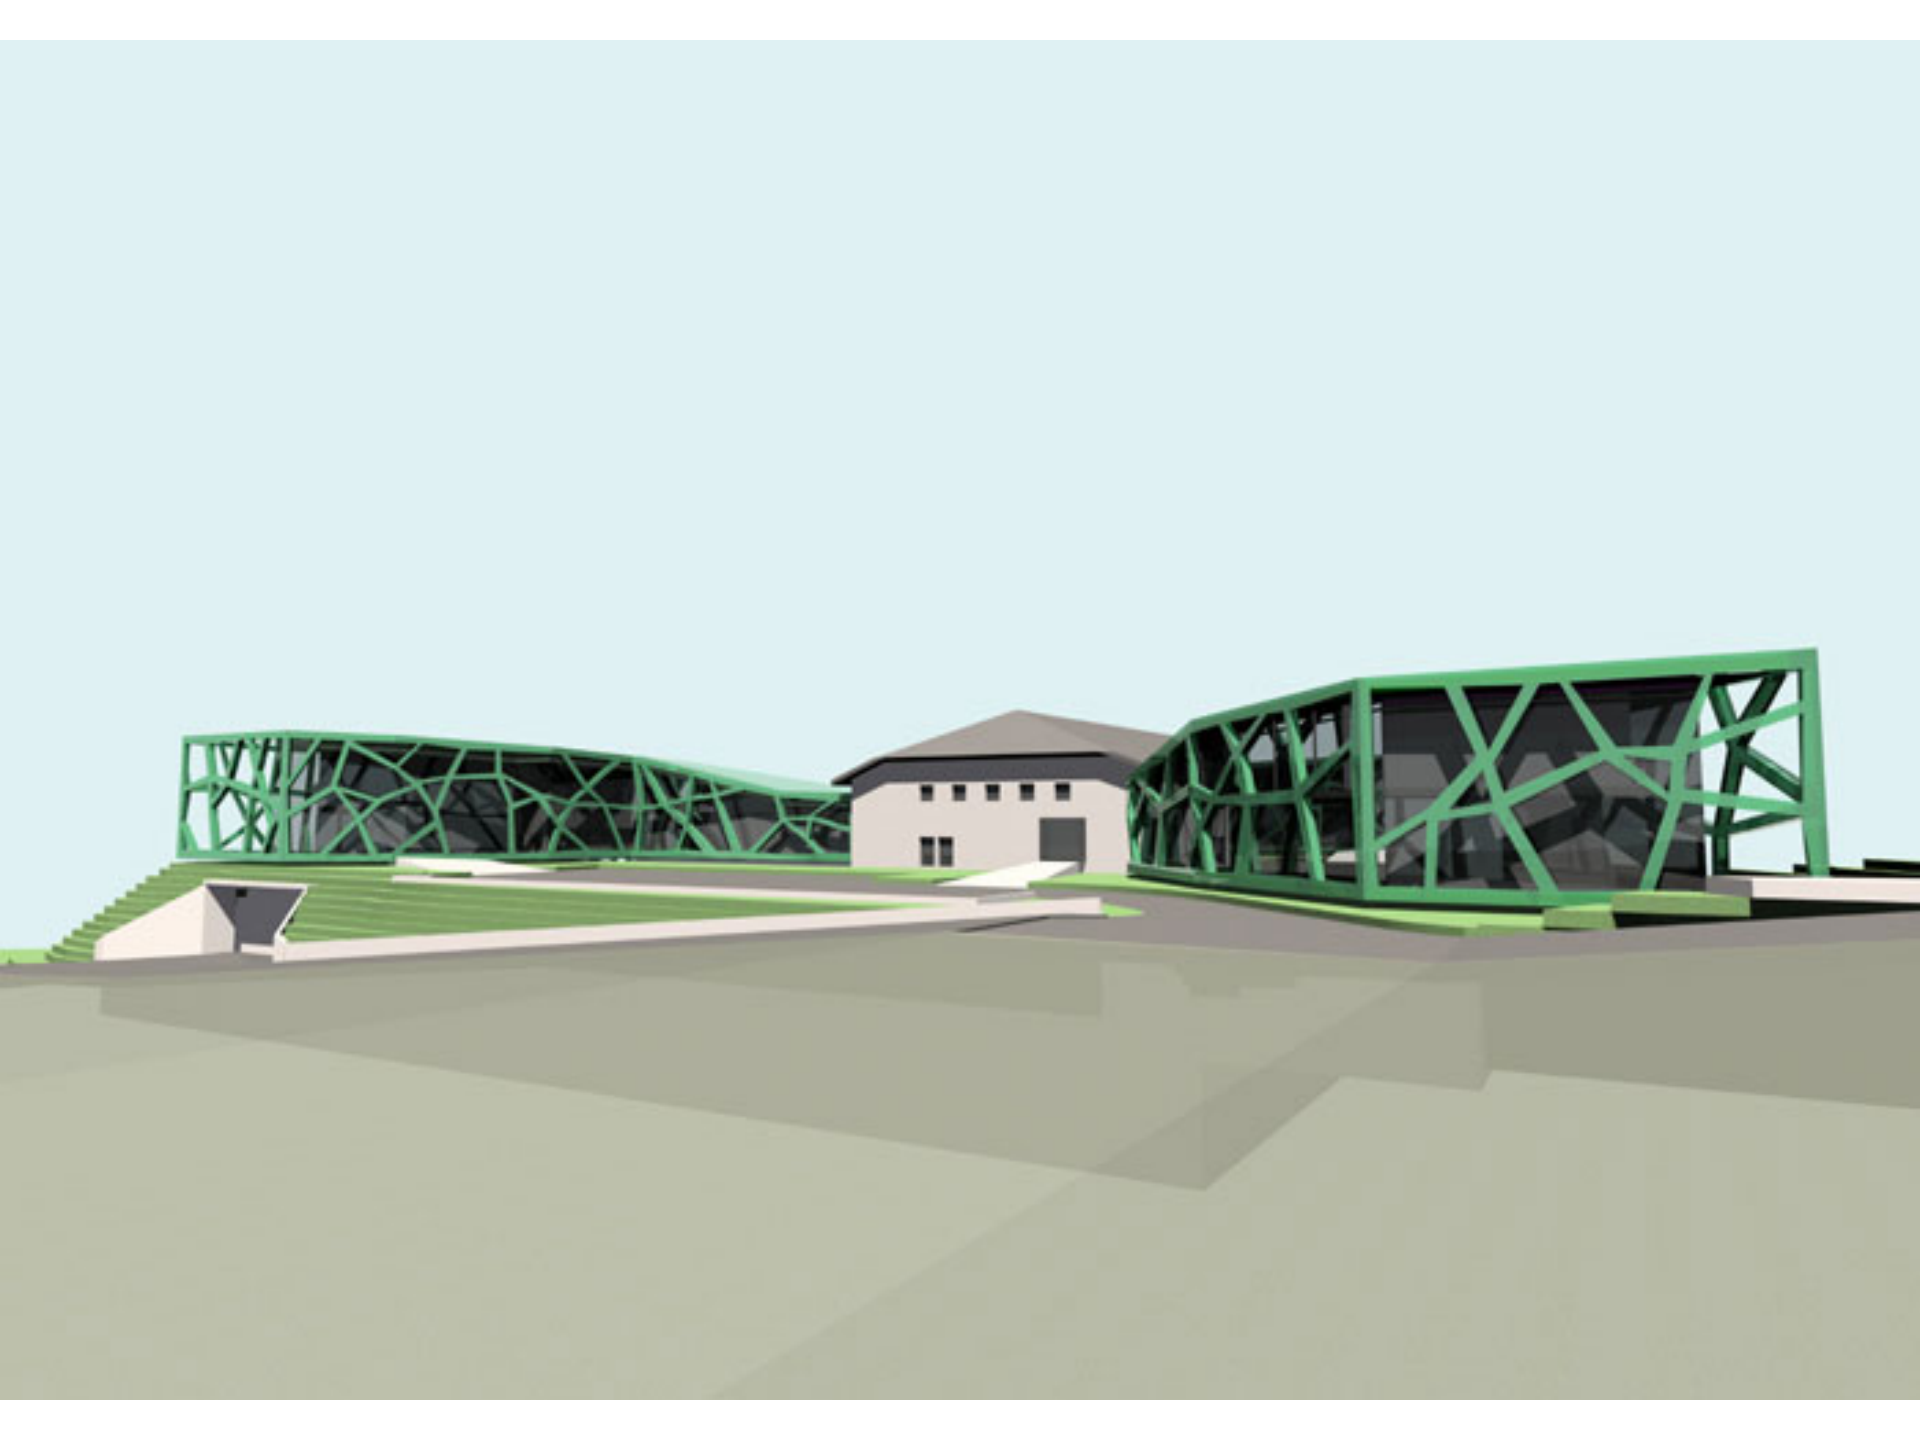

VINARIJE

section AA

0' 5' 10' 20'

section BB

SOKOL BLOSSER WINERY BARREL AGING CELLAR

[The Flora Springs Winery in St. Helena, California](#)