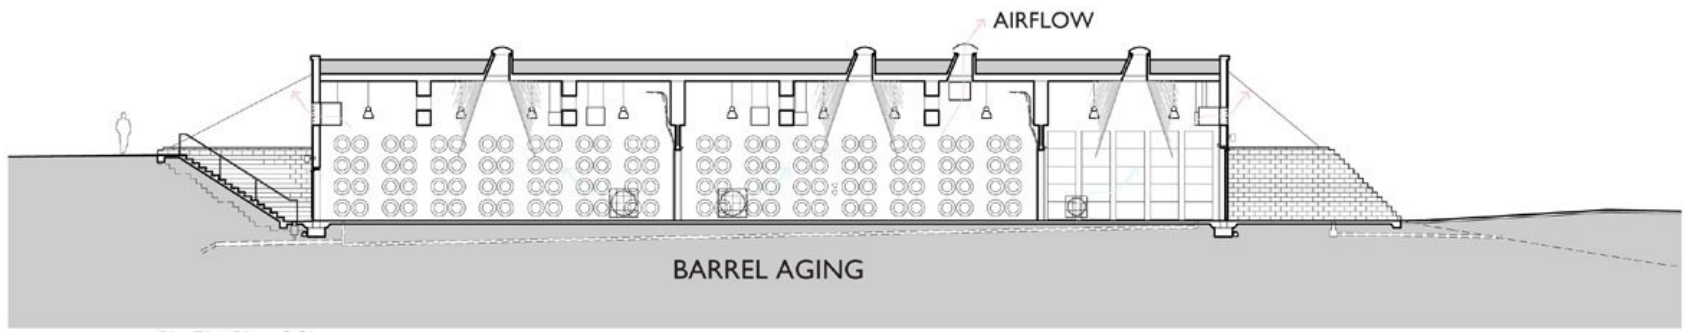

VINARIJE

section AA

0' 5' 10' 20'

section BB

SOKOL BLOSSER WINERY BARREL AGING CELLAR

[The Flora Springs Winery in St. Helena, California](#)