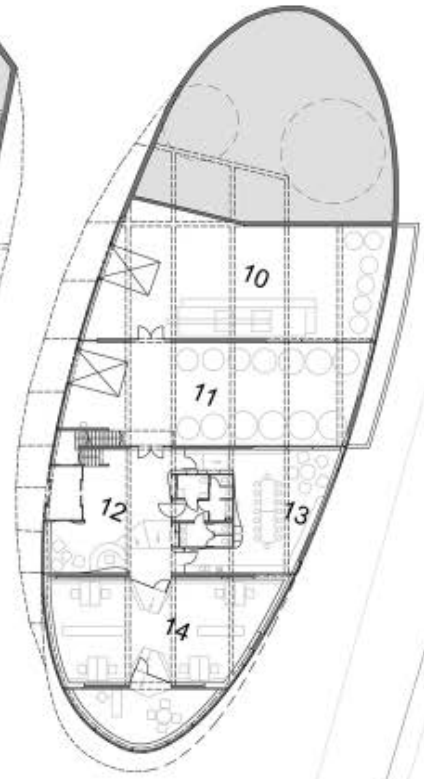

VINARIJE

section AA

0' 5' 10' 20'

section BB

SOKOL BLOSSER WINERY BARREL AGING CELLAR

[The Flora Springs Winery in St. Helena, California](#)