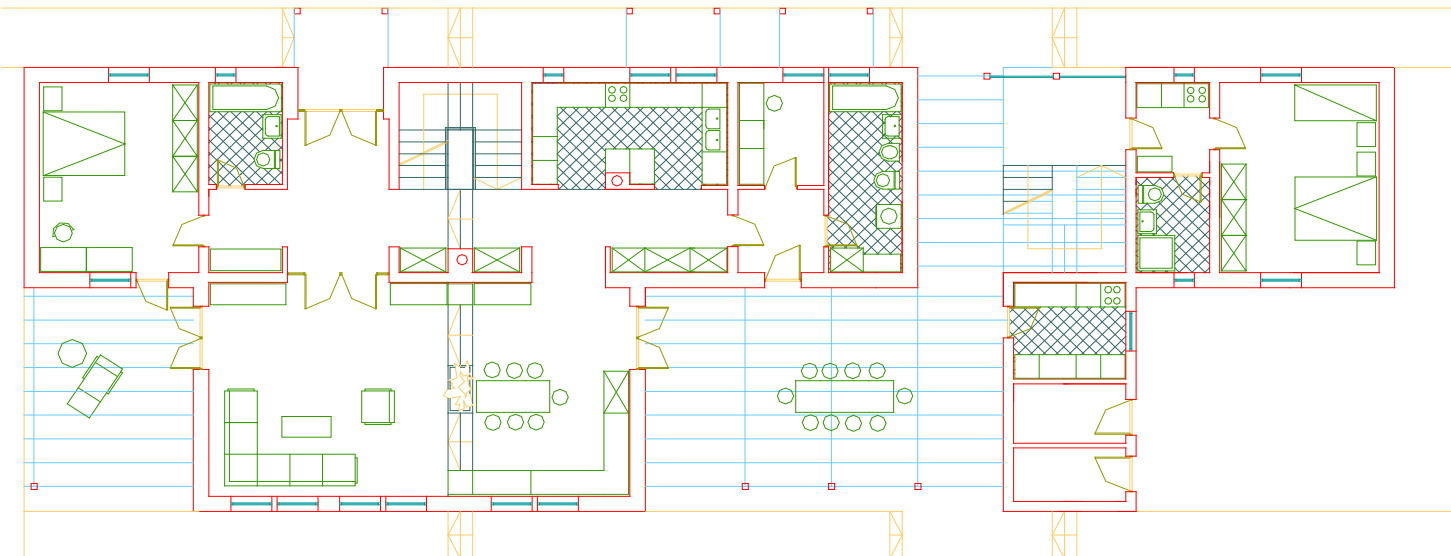

OSNOVA PRIZEMLJA R 1:100