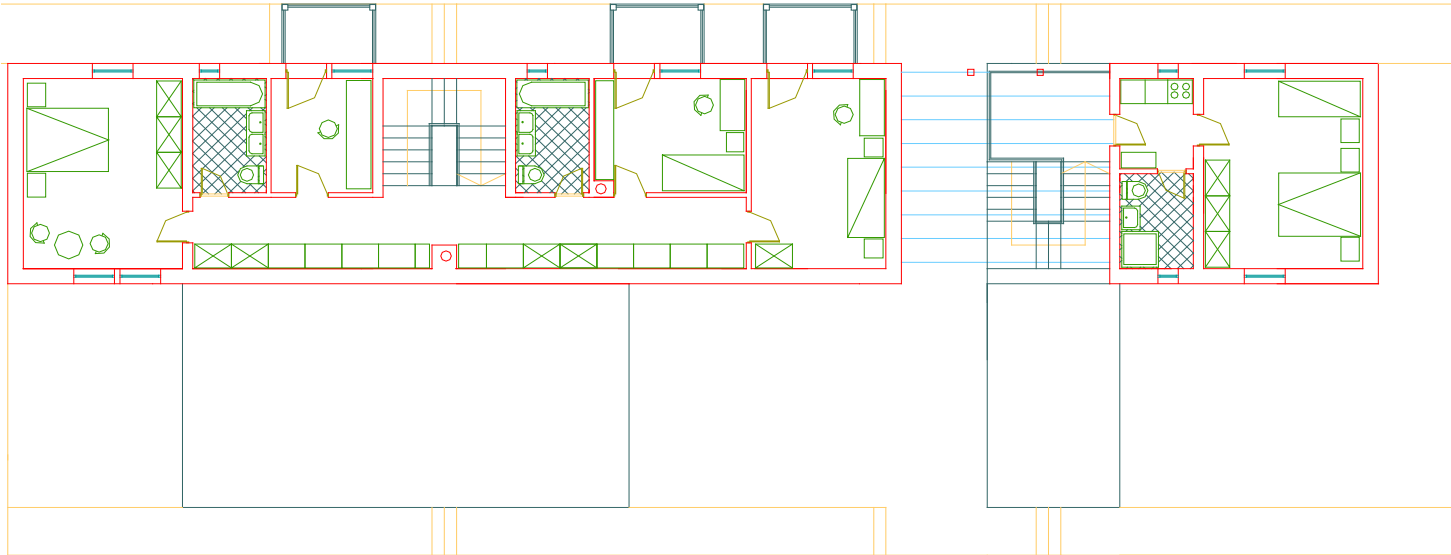

asistent: arh Milanka Vasić

STUDENT:
Stevanović Darko

asistent: arh Milanka Vasić

**STUDENT:
Tomić Marija**

asistent: arh Milanka Vasić

**STUDENT:
Tararovski Ivan**

asistent: Mr arh Branko AJ Turnšek

OSNOVA SPRATA R 1:100